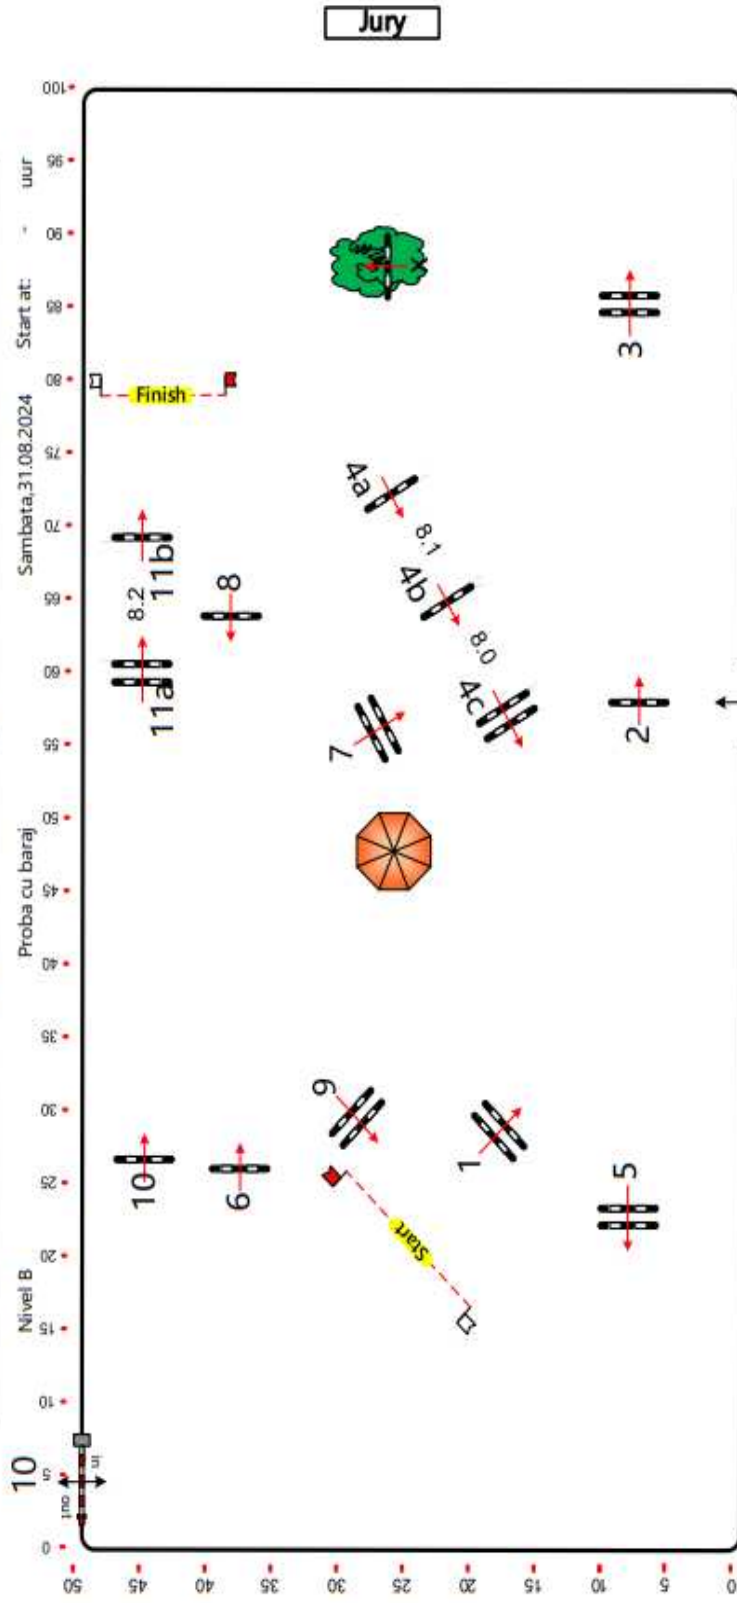

# Cupa TCE Agricultura

Class:

Jury

Course designer: Felicia Cebotaru

Table:	A	Speed:	350	m./min.	Obstacles:	11	Jump off:	2,3,4bc,5,1,10	
National rules:	238.2.2	Length:	533	m.	Effords:	14	Length:	339 m.	
FEI Rules:	238.2.2	Time allowed:	92	sec.	Penalty sec:	-	Time Allowed:	59 sec.	
Inaltime:	1.30	m.	Time limit:	184	sec.	Closed comb:	-	Time Limit:	118 sec.