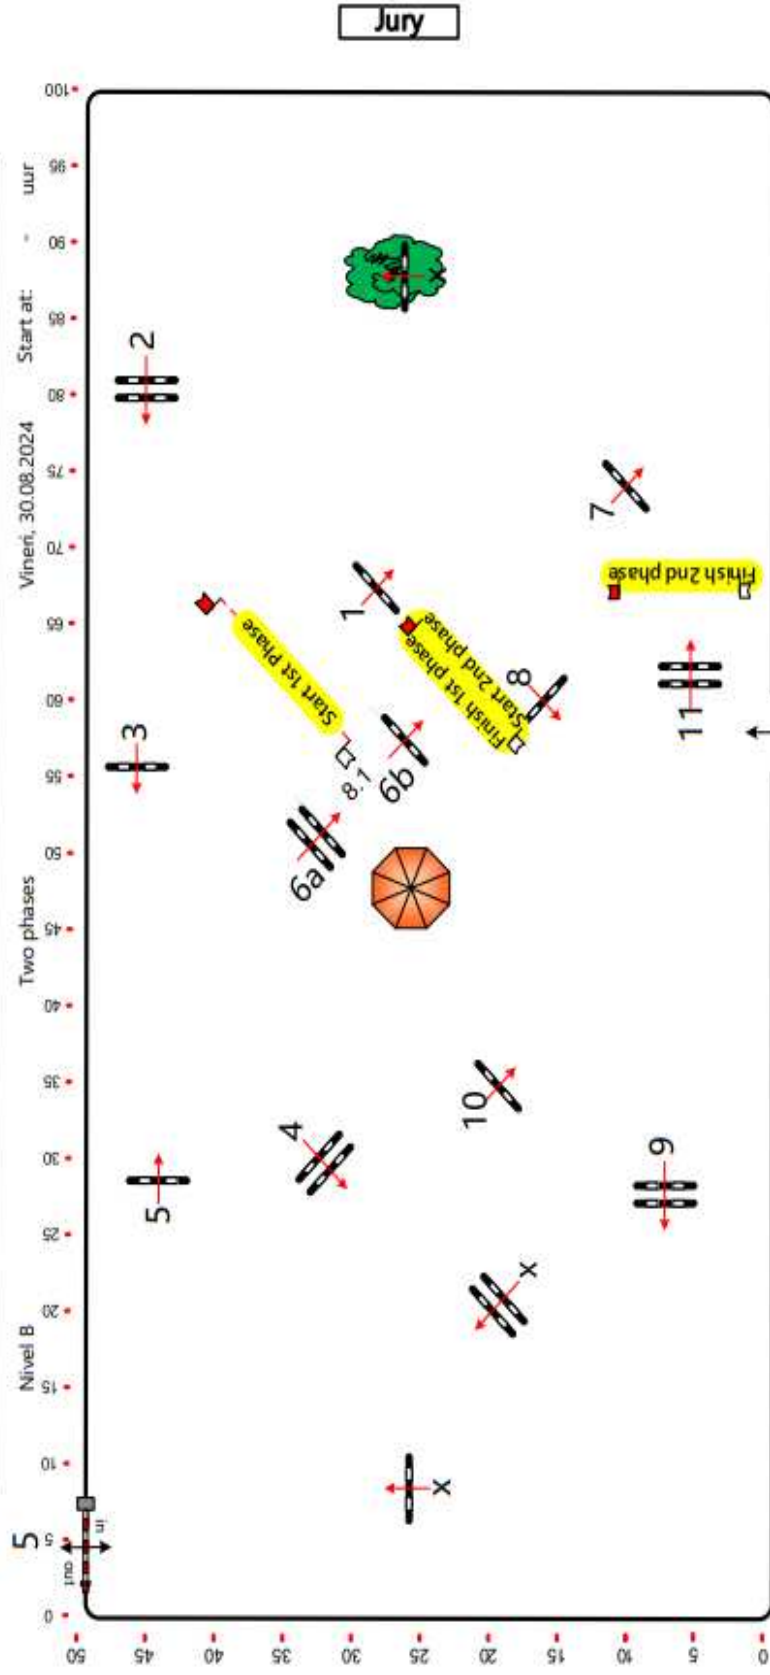

Cupa TCE Agricultura

Class:

Course designing Fabiano Cabotasso

Jury

Table:	A	Speed:	350	m./min.	Obstacles:	11	Jump off:	-
National rules:	274.2.5	Length:	233/254	m.	Efforts:	12	Length:	- m.
FEI Rules:	274.2.5	Time allowed:	45/48	sec.	Penalty sec:	-	Time Allowed:	- sec.
Inaltime:	1,30	Time limit:	186	sec.	Closed comb:	-	Time Limit:	- sec.

©2024 DCD