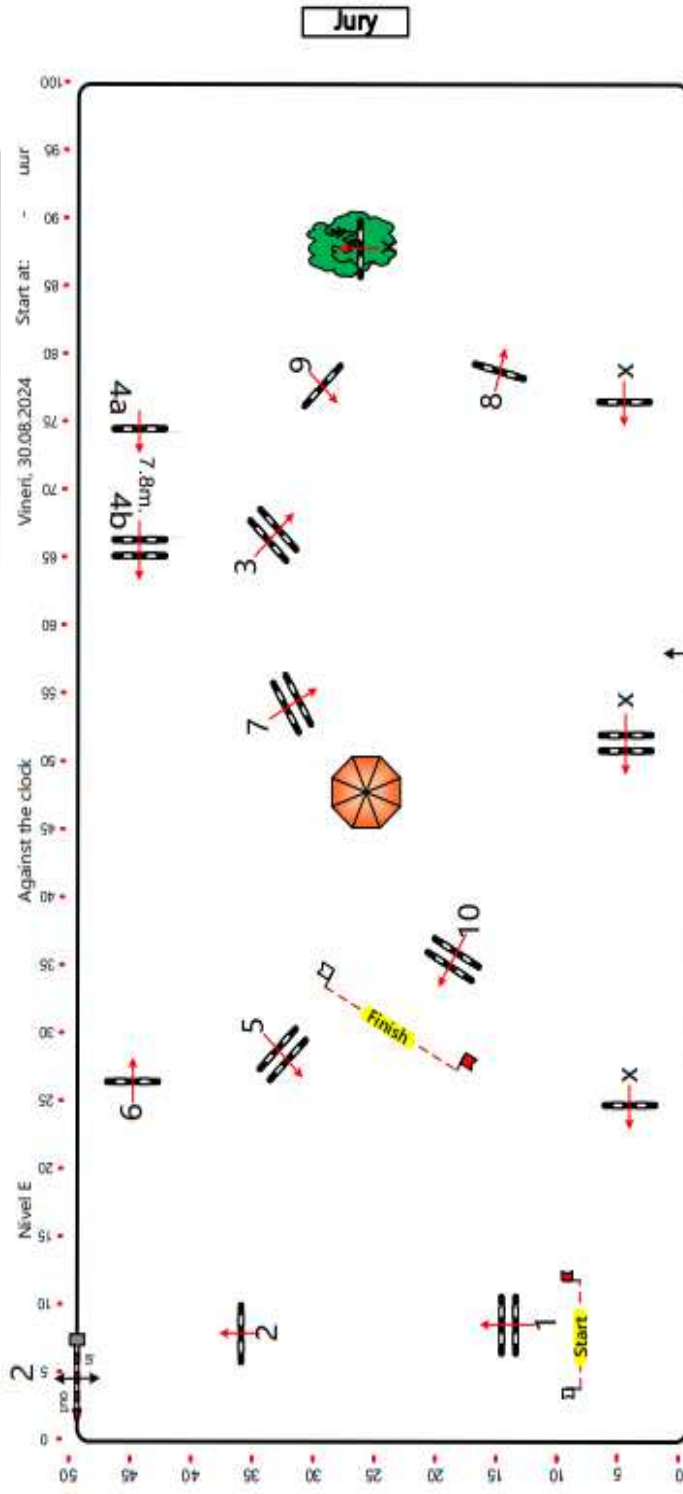

# Cupa TCE Agricultura

Class:

Jury

Table:	A	Speed:	350	m./min.	Obstacles:	10	Jump off:	-
National rules:	238.1.1	Length:	440	m.	Effords:	11	Length:	-
FEI Rules:	238.1.1	Time allowed:	85	sec.	Penalty sec:	-	Time Allowed:	-
Inaltime:	0,80	Time limit:	170	sec.	Closed comb:	-	Time Limit:	-

# Cupa Tce Agricultura

Class:

Jury

Table:	A	Speed:	350	m./min.	Obstacles:	10	Jump off:	-
National rules:	238.2.1	Length:	474	m.	Effords:	11	Length:	-
FEI Rules:	238.2.1	Time allowed:	88	sec.	Penalty sec:	-	Time Allowed:	-
Inaltime:	1,00	m.	176	sec.	Closed comb:	-	Time Limit:	-