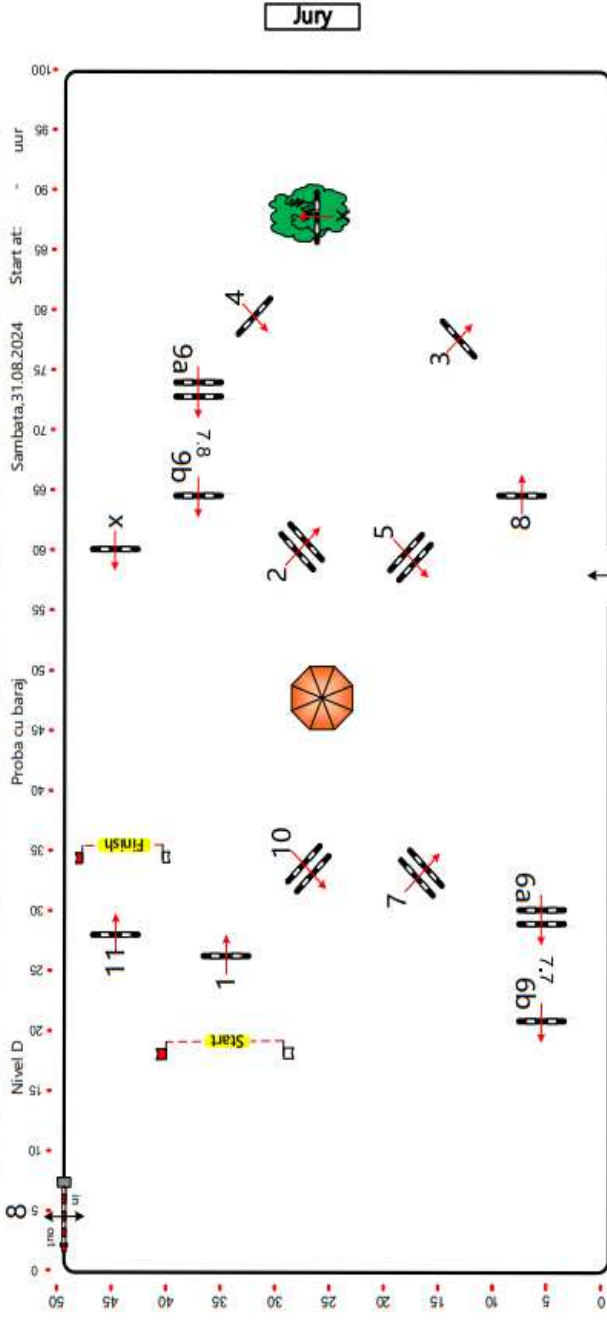

Cupa TCE Agricultura

Class: 8

Jury

Table:	A	Speed:	350	m./min.	Obstacles:	12		
National rules:	238.2.2	Length:	487	m.	Efforts:	14		
FEI Rules:	238.2.2	Time allowed:	85	sec.	Penalty sec:	-		
Inaltime:	1,10	m.	Time limit:	170	sec.	Closed comb:	-	
							Jump off:	2,3,5,6ab,,7,10,11
							Length:	401
							Time Allowed:	68
							Time Limit:	136

ESCALA: 1:1000