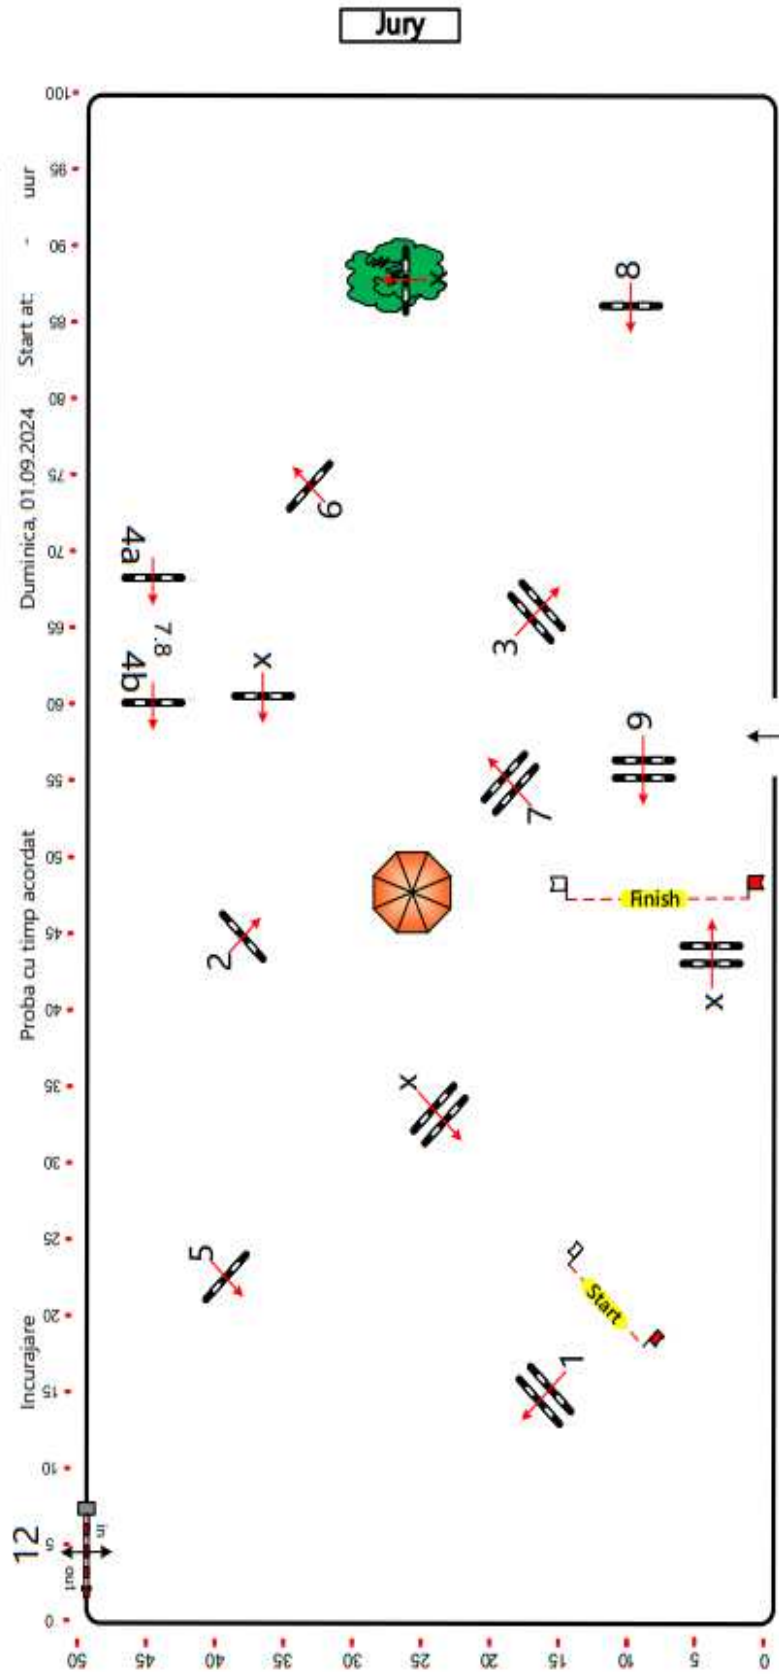

Cupa TCE Agricultura

Class:

		Proba cu timp acordat		Incurajare		Duminica, 01.09.2024		Start at:		uur	
Table:	A	Speed:	350	m./min.	Obstacles:	9	Jump off:	-			
National rules:	238.1.1	Length:	432	m.	Efforts:	10	Length:	-			
FEI Rules:	238.1.1	Time allowed:	75	sec.	Penalty sec:	-	Time Allowed:	-			
Inaltime:	0.70	Time limit:	150	sec.	Closed comb:	-	Time Limit:	-			

SCALE: 1:2000