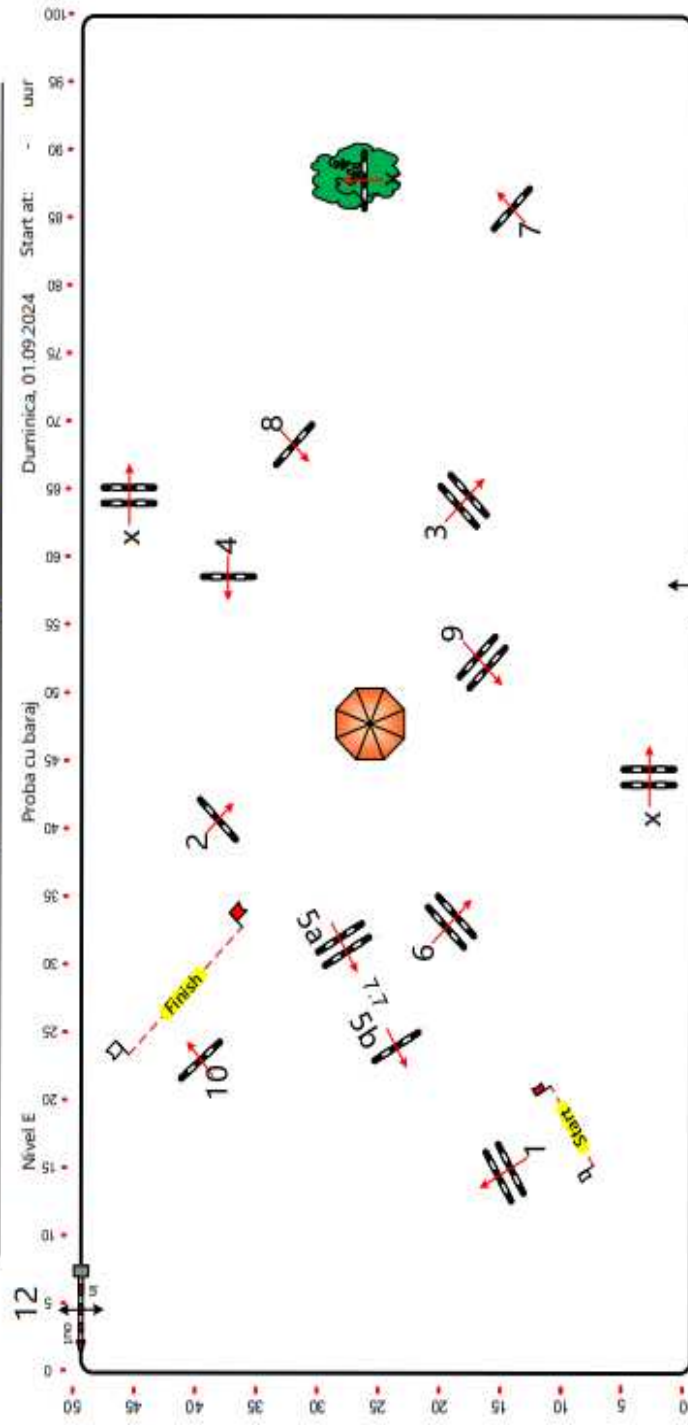

Cupa TCE Agricultura

Class:

Jury

Jury

Table:	A	Speed:	350	m./min.	Obstacles:	10
National rules:	238.2.2	Length:	521	m.	Effords:	11
FEI Rules:	238.2.2	Time allowed:	90	sec.	Penalty sec:	-
Inahtime:	1,00	m.	180	sec.	Closed comb:	-
		Jump off:	3,4,5ab,6,9,10			
		Length:	393	m.		
		Time Allowed:	66	sec.		
		Time Limit:	132	sec.		

Course designer: Teodorina Ciobotaru

COLEȚUL