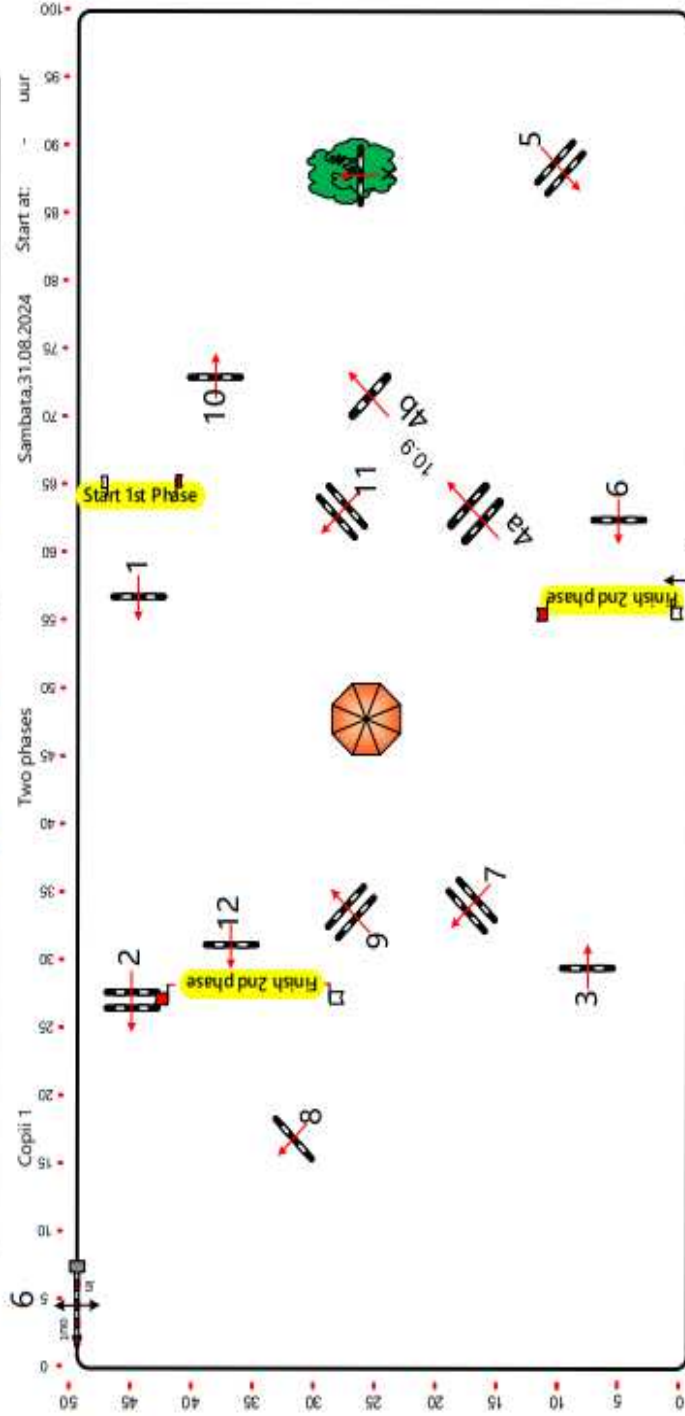

Cupa TCE Agricultura

Class:

Jury

Table:	A	Speed:	350	m./min.	Obstacles:	12	
National rules:	238.1.1	Length:	243/271	m.	Efforts:	13	
FEI Rules:	238.1.1	Time allowed:	47/51	sec.	Penalty sec:	-	
Inaltime:	0,70	m.	Time limit:	196	sec.	Closed comb:	-

CLASS 1.000