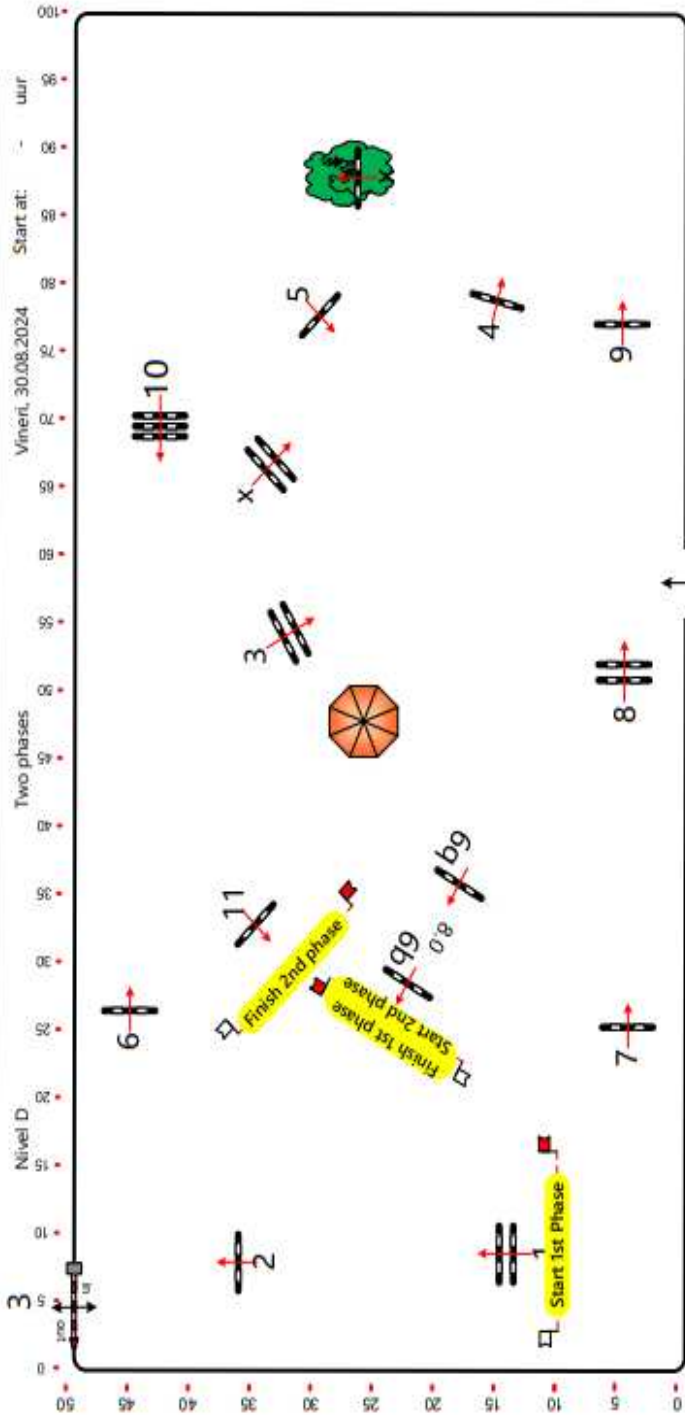

Cupa TCE Agricultura

Class:

Jury

Vineri, 30.08.2024 Start at: 10:00 uur

Two phases

Nivel D

DCD

Course designed by: Teodora Căbăneanu

Jury

Table:	A	Speed:	350 m./min.	Obstacles:	11	Jump off:	-
National rules:	274.2.5	Length:	227/250 m.	Effords:	12	Length:	- m.
FEI Rules:	274.2.5	Time allowed:	42/47 sec	Penalty sec:	-	Time Allowed:	- sec.
Inaltime:	1,10 m.	Time limit:	178 sec.	Closed comb:	-	Time Limit:	- sec.

©2024 DCD