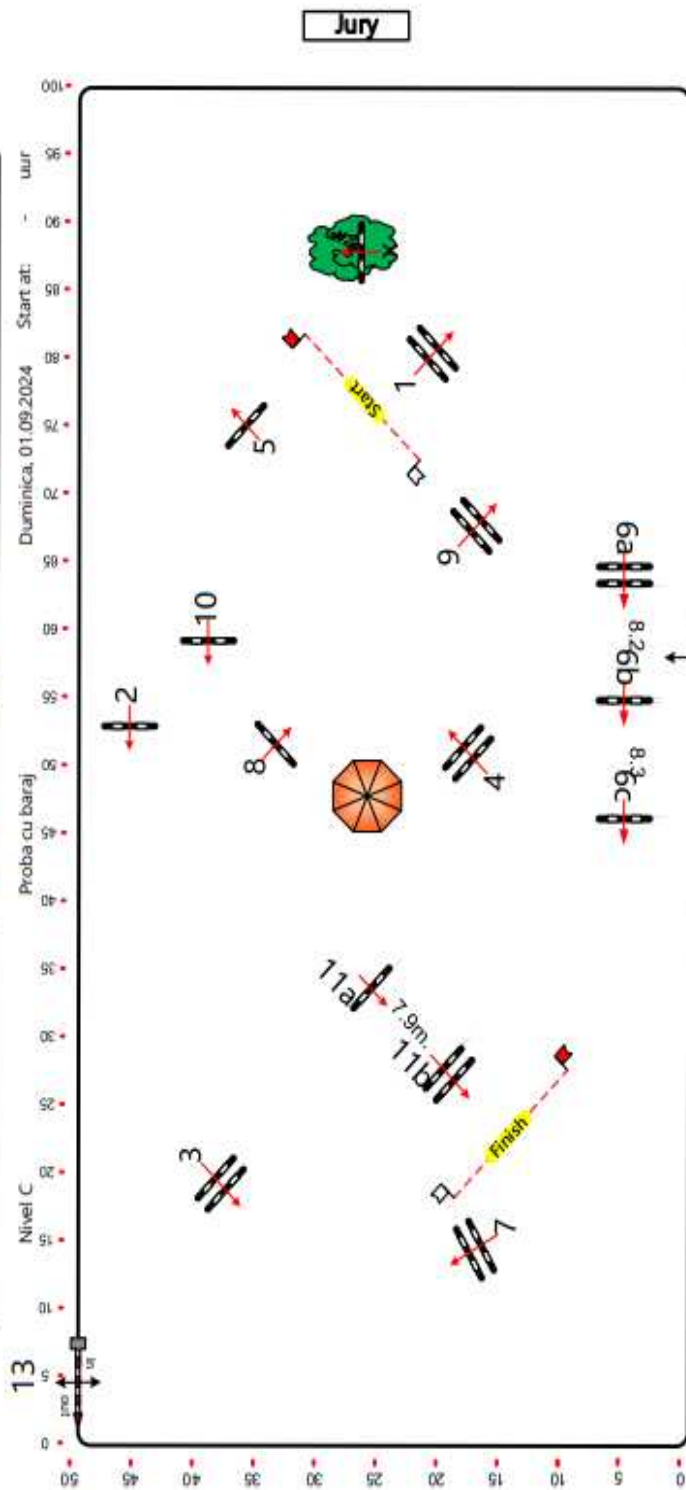

# Cupa TCE Agricultura

Class:

Table:	A	Speed:	350 m./min.	Obstacles:	10	Jump off:	1,2,5,6bc,9,10
National rules:	238.2.2	Length:	521 m.	Effords:	11	Length:	334 m.
FEI Rules:	238.2.2	Time allowed:	90 sec.	Penalty sec:	-	Time Allowed:	57 sec.
Inaltime:	1,20 m.	Time limit:	180 sec.	Closed comb:	-	Time Limit:	114 sec.