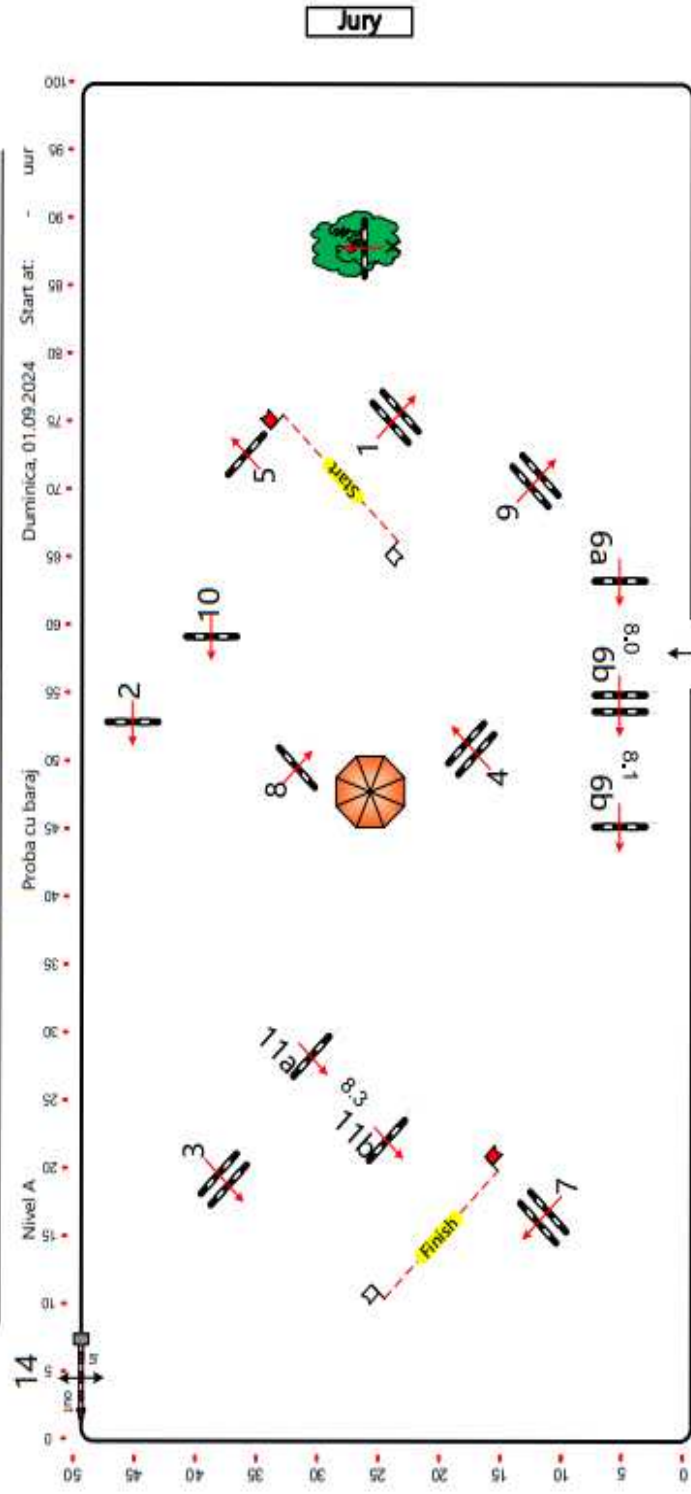

Cupa TCE Agricultura

Class:

Jury

Jury

Table:	A	Speed:	350	m./min.	Obstacles:	11	
National rules:	238.2.2	Length:	591	m.	Effords:	14	
FEI Rules:	238.2.2	Time allowed:	105	sec	Penalty sec:	-	
Inaltime:	1,40	m.	Time limit:	210	sec.	Closed comb:	-
					Jump off:	1,2,5,7,ab,9,10	
					Length:	334	
					Time Allowed:	57	
					Time Limit:	114	

CONCURSURI