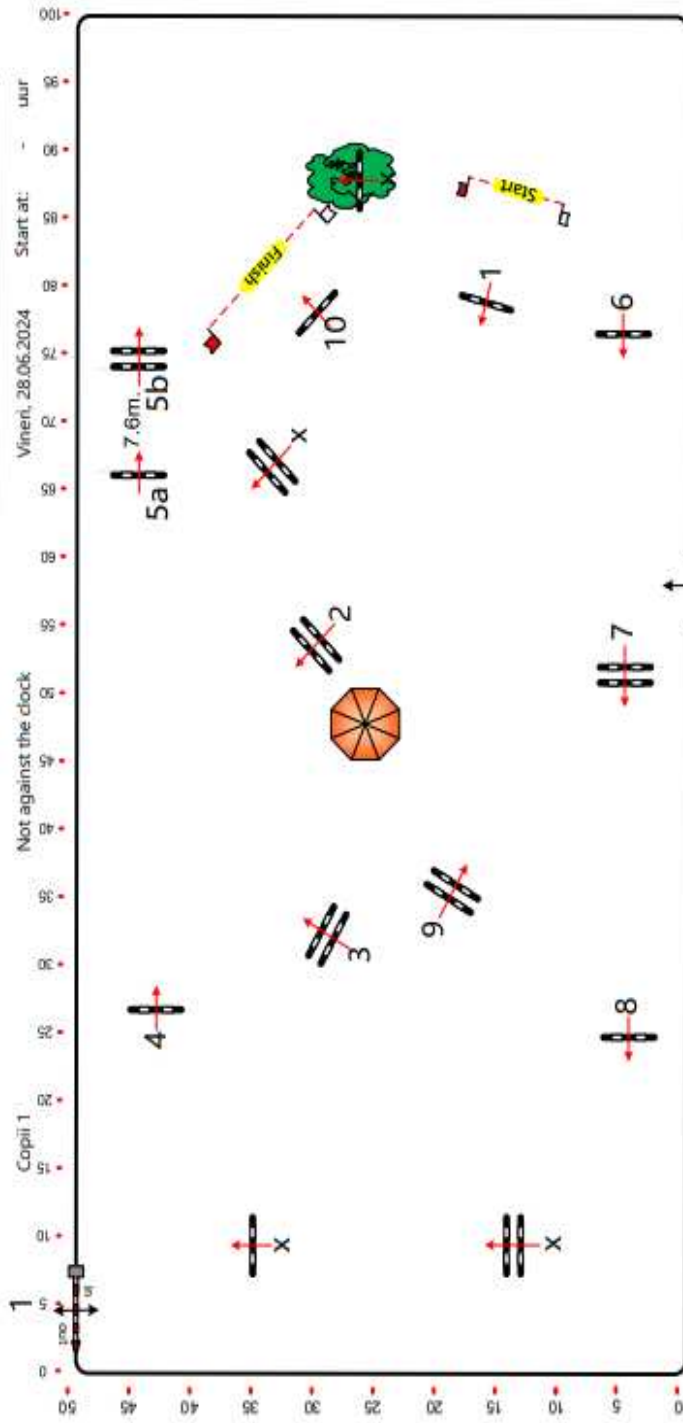

# Cupa TCE Agricultura

Class:

Jury

Table:	A	Speed:	350	m./min.	Obstacles:	10	Jump off:	-
National rules:	238.1.1	Length:	440	m.	Effords:	11	Length:	-
FEI Rules:	238.1.1	Time allowed:	85	sec.	Penalty sec:	-	Time Allowed:	-
Inaltime:	0,80	Time limit:	170	sec.	Closed comb:	-	Time Limit:	-

# Cupa Tce Agricultura

Class:

Jury

Table:	A	Speed:	350	m./min.	Obstacles:	10	Jump off:	-
National rules:	238.2.1	Length:	474	m.	Effords:	11	Length:	-
FEI Rules:	238.2.1	Time allowed:	88	sec.	Penalty sec:	-	Time Allowed:	-
Inaltime:	1,00	m.	176	sec.	Closed comb:	-	Time Limit:	-