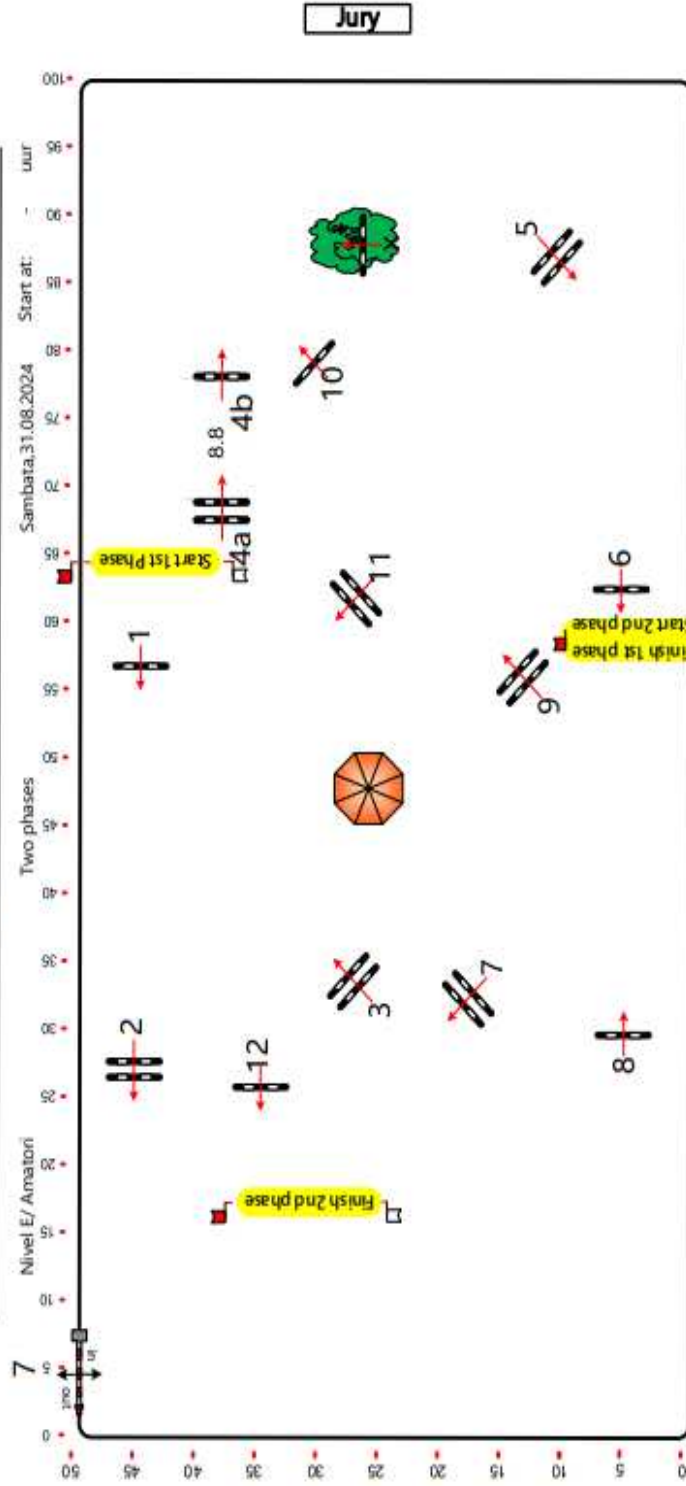

# Cupa TCE Agricultura

Class:

		m./min.		m.		sec.		m.		sec.		sec.	
Table:	A	Speed:	350	Obstacles:	12	Jump off:	-	Length:	13	Time Allowed:	-	Time Limit:	-
National rules:	274.2.5	Length:	232/285	Effords:	-	Penalty sec:	-	Closed comb:	-				
FEI Rules:	274.2.5	Time allowed:	44/50										
Inaltime:	1,00	m.	188	sec.									